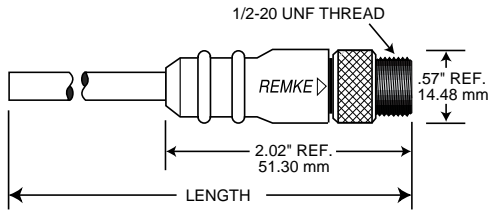

Specifications

Materials:

Body:	PUR
O-Ring:	Nitrile Rubber
Contact Carrier:	Zytel ST801
Contact:	Nickel Plated Brass
Coupling Nut:	Machined Aluminum, Black Anodized
Cable:	#22 AWG TPE 26 x #36 Stranding, 105°C
Cable Shield:	Aluminum Mylar w/ drain wire
Cable Diameters:	#18 AWG TPE 3/C-.21", 4/C-.23", 5/C-.25"

Electrical:

Voltage Rating:	300 VAC
Current Rating:	#18 AWG-5A
Contact Resistance:	≤5mΩ

Environmental:

Protection:	IP68, NEMA 6P
Operating Temp:	
TPE:	-40°C to 105°C

Certifications:

Pending

Dimensions

Male Straight