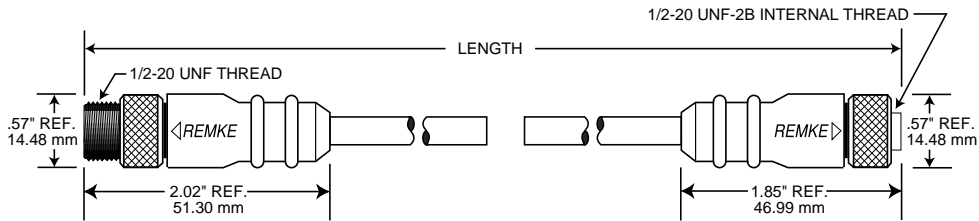

Specifications

Materials:

Body:	PUR
O-Ring:	Nitrile Rubber
Contact Carrier:	Zytel ST801
Contact:	Brass, Gold Plated over Nickel
Coupling Nut:	Nickel Plated Brass
Cable:	#22 AWG TPE 26 x #36 Stranding, 105°C
Cable Shield:	Aluminum Mylar with drain wire
Cable Diameters:	#18 AWG TPE 3/C-.21", 4/C-.23", 5/C-.25"

Electrical:

Voltage Rating:	300VAC
Current:	#22 AWG-4A
Contact Resistance:	≤5mΩ

Environmental:

Protection:	IP68, NEMA 6P
Operating Temp:	TPE: -40°C to 105°C

Certifications:

Pending

Dimensions

NUMBER OF POLES	3	4	5
(Female) Contact Rotation			
Wiring Color Code	1-Green 2-Red/Black 3-Red/White	1-Red/Black 2-Red/White 3-Red 4-Green	1-Red/White 2-Red 3-Green 4-Red/Yellow 5-Red/Black
Wire Gauge (AWG)	#22 (TPE)	#22 (TPE)	#22 (TPE)
Male/Female			
6 Ft/1.8M	403K0060AA9	404K0060AA9	405K0060AA9
12 Ft/3.6 M	403K0120AA9	404K0120AA9	405K0120AA9
20 Ft/6.1M	403K0200AA9	404K0200AA9	405K0200AA9