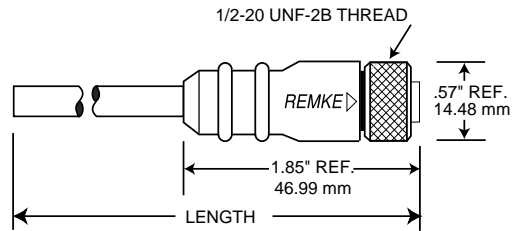

Female Straight

NUMBER OF POLES	3	4	5
(Female) Contact Rotation			
Wiring Color Code	1-Green 2-Red/Black 3-Red/White	1-Red/Black 2-Red/White 3-Red 4-Green	1-Red/White 2-Red 3-Green 4-Red/Yellow 5-Red/Black
Wire Gauge (AWG)	#22 (TPE)	#22 (TPE)	#22 (TPE)
FEMALE PLUGS			
Straight Plug			
2M/6.6 Ft.	403A0066AA9	404A0066AA9	404A0066AA9
4M/13.1 Ft.	403A0131AA9	404A0131AA9	404A0131AA9
5M/16.4 Ft.	403A0164AA9	404A0164AA9	404A0164AA9
Mating Male Receptacle	203P0010P9	204P0010P9	205P0010P9
MALE PLUGS			
Straight Plug			
2M/6.6 Ft.	403E0066AA9	404E0066AA9	404E0066AA9
4M/13.1 Ft.	403E0131AA9	404E0131AA9	404E0131AA9
5M/16.4 Ft.	403E0164AA9	404E0164AA9	404E0164AA9
Mating Female Receptacle	203S0010P9	204S0010P9	205S0010P9