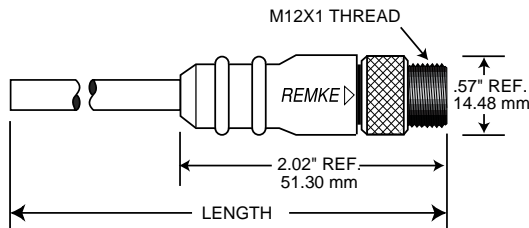

Specifications

Materials:

Body:	PUR
O-Ring:	Nitrile Rubber
Contact Carrier:	Zytel ST801
Contact:	Brass, Gold Plated over Nickel
Coupling Nut:	Nickel-Plated Brass
Cable:	#22 AWG TPE 26 x #36 Stranding, 105°C
Cable Shield:	Aluminum Mylar with drain wire
Cable Diameters:	#22 AWG TPE, 3/C-.21", 4/C-.23", 5/C-.25"

Female Straight

NUMBER OF POLES	3	4	5
(Female) Contact Rotation			
Wiring Color Code	1-Brown 2-Not Used 3-Blue 4-Black	1-Brown 2-White 3-Blue 4-Black	1-Brown 2-White 3-Blue 4-Black 5-Gray
Wire Gauge (AWG)	#22 (TPE)	#22 (TPE)	#22 (TPE)
FEMALE PLUGS			
Straight Plug			
2M/6.6 Ft.	503A0066AB9	504A0066AB9	505A0066AB9
4M/13.1 Ft.	503A0131AB9	504A0131AB9	505A0131AB9
5M/16.4 Ft.	503A0164AB9	504A0164AB9	505A0164AB9
Mating Male Receptacle	303P0010P9	304P0010P9	305P0010P9
MALE PLUGS			
Straight Plug			
2M/6.6 Ft.	503E0066AB9	504E0066AB9	505E0066AB9
4M/13.1 Ft.	503E0131AB9	504E0131AB9	505E0131AB9
5M/16.4 Ft.	503E0164AB9	504E0164AB9	505E0164AB9
Mating Female Receptacle	303S0010P9	304S0010P9	305S0010P9

Specifications

Materials:

Body:	PUR
O-Ring:	Nitrile Rubber
Contact Carrier:	Zytel ST801
Contact:	Brass, Gold-Plated over Nickel
Coupling Nut:	Nickel-Plated Brass
Cable:	#22 AWG TPE 26 x #36 Stranding, 105°C
Cable Shield:	Aluminum Mylar with drain wire
Cable Diameters:	#22 AWG TPE, 3/C-.21", 4/C-.23", 5/C-.25"

Electrical:

Voltage Rating:	300VAC
Current:	#22 AWG-4A
Contact Resistance:	≤5mΩ

Environmental:

Protection:	IP68, NEMA 6P
Operating Temp:	-40°C to 105°C
TPE:	

Certifications:

Pending

Dimensions

NUMBER OF POLES	3	4	5
(Female) Contact Rotation			
Wiring Color Code	1-Brown 2-Not Used 3-Blue 4-Black	1-Brown 2-White 3-Blue 4-Black	1-Brown 2-White 3-Blue 4-Black 5-Gray
Wire Gauge (AWG)	# 22 (TPE)	# 22 (TPE)	# 22 (TPE)
Male/Female	2M/6.6 Ft. 4M/13.1 Ft. 5M/16.4 Ft.	503K0066AB9 503K0131AB9 503K0164AB9	504K0066AB9 504K0131AB9 504K0164AB9