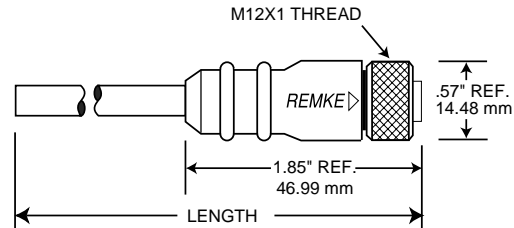

Specifications

Materials:

Body:	PUR
O-Ring:	Nitrile Rubber
Contact Carrier:	Zytel ST801
Contact:	Brass, Gold Plated over Nickel
Coupling Nut:	Nickel-Plated Brass
Cable:	#22 AWG TPE 26 x #36 Stranding, 105°C
Cable Shield:	Aluminum Mylar with drain wire
Cable Diameters:	#22 AWG TPE, 3/C-.21", 4/C-.23", 5/C-.25"

Female Straight

NUMBER OF POLES	3	4	5
(Female) Contact Rotation			
Wiring Color Code	1-Brown 2-Not Used 3-Blue 4-Black	1-Brown 2-White 3-Blue 4-Black	1-Brown 2-White 3-Blue 4-Black 5-Gray
Wire Gauge (AWG)	#22 (TPE)	#22 (TPE)	#22 (TPE)
FEMALE PLUGS			
Straight Plug			
2M/6.6 Ft.	503A0066AB9	504A0066AB9	505A0066AB9
4M/13.1 Ft.	503A0131AB9	504A0131AB9	505A0131AB9
5M/16.4 Ft.	503A0164AB9	504A0164AB9	505A0164AB9
Mating Male Receptacle	303P0010P9	304P0010P9	305P0010P9
MALE PLUGS			
Straight Plug			
2M/6.6 Ft.	503E0066AB9	504E0066AB9	505E0066AB9
4M/13.1 Ft.	503E0131AB9	504E0131AB9	505E0131AB9
5M/16.4 Ft.	503E0164AB9	504E0164AB9	505E0164AB9
Mating Female Receptacle	303S0010P9	304S0010P9	305S0010P9

Specifications

Materials:

Body:	PUR
O-Ring:	Nitrile Rubber
Contact Carrier:	Zytel ST801
Contact:	Brass, Gold-Plated over Nickel
Coupling Nut:	Nickel-Plated Brass
Cable:	#22 AWG TPE 26 x #36 Stranding, 105°C
Cable Shield:	Aluminum Mylar with drain wire
Cable Diameters:	#22 AWG TPE, 3/C-.21", 4/C-.23", 5/C-.25"

Electrical:

Voltage Rating:	300VAC
Current:	#22 AWG-4A
Contact Resistance:	≤5mΩ

Environmental:

Protection:	IP68, NEMA 6P
Operating Temp:	-40°C to 105°C
TPE:	

Certifications:

Pending

Dimensions

NUMBER OF POLES	3	4	5
(Female) Contact Rotation			
Wiring Color Code	1-Brown 2-Not Used 3-Blue 4-Black	1-Brown 2-White 3-Blue 4-Black	1-Brown 2-White 3-Blue 4-Black 5-Gray
Wire Gauge (AWG)	# 22 (TPE)	# 22 (TPE)	# 22 (TPE)
Male/Female	2M/6.6 Ft. 4M/13.1 Ft. 5M/16.4 Ft.	503K0066AB9 503K0131AB9 503K0164AB9	504K0066AB9 504K0131AB9 504K0164AB9