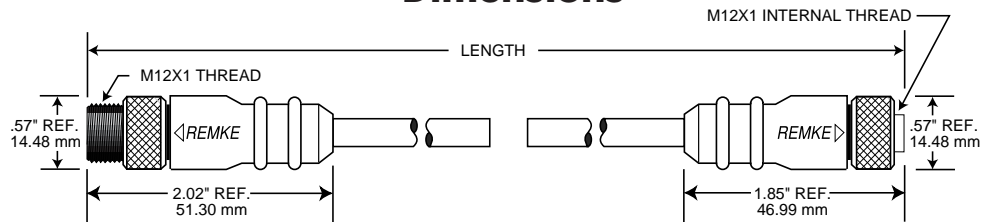

Specifications

Materials:

Body:	PUR
O-Ring:	Nitrile Rubber
Contact Carrier:	Zytel ST801
Contact:	Brass, Gold Plated over Nickel
Coupling Nut:	Nickel-Plated Brass
Cable:	#22 AWG TPE 26 x #36 Stranding, 105°C
Cable Shield:	Aluminum Mylar with drain wire
Cable Diameters:	#22 AWG TPE, 3/C-.21", 4/C-.23", 5/C-.25"

Female Straight

NUMBER OF POLES	3	4	5
(Female) Contact Rotation			
Wiring Color Code	1-Brown 2-Not Used 3-Blue 4-Black	1-Brown 2-White 3-Blue 4-Black	1-Brown 2-White 3-Blue 4-Black 5-Gray
Wire Gauge (AWG)	#22 (TPE)	#22 (TPE)	#22 (TPE)
FEMALE PLUGS			
Straight Plug			
2M/6.6 Ft.	503A0066AB9	504A0066AB9	505A0066AB9
4M/13.1 Ft.	503A0131AB9	504A0131AB9	505A0131AB9
5M/16.4 Ft.	503A0164AB9	504A0164AB9	505A0164AB9
Mating Male Receptacle	303P0010P9	304P0010P9	305P0010P9
MALE PLUGS			
Straight Plug			
2M/6.6 Ft.	503E0066AB9	504E0066AB9	505E0066AB9
4M/13.1 Ft.	503E0131AB9	504E0131AB9	505E0131AB9
5M/16.4 Ft.	503E0164AB9	504E0164AB9	505E0164AB9
Mating Female Receptacle	303S0010P9	304S0010P9	305S0010P9

Specifications

Materials:

Body:	PUR
O-Ring:	Nitrile Rubber
Contact Carrier:	Zytel ST801
Contact:	Brass, Gold-Plated over Nickel
Coupling Nut:	Nickel-Plated Brass
Cable:	#22 AWG TPE 26 x #36 Stranding, 105°C
Cable Shield:	Aluminum Mylar with drain wire
Cable Diameters:	#22 AWG TPE, 3/C-.21", 4/C-.23", 5/C-.25"

Electrical:

Voltage Rating:	300VAC
Current:	#22 AWG-4A
Contact Resistance:	≤5mΩ

Environmental:

Protection:	IP68, NEMA 6P
Operating Temp:	-40°C to 105°C
TPE:	

Certifications:

Pending

Dimensions

NUMBER OF POLES	3	4	5
(Female) Contact Rotation			
Wiring Color Code	1-Brown 2-Not Used 3-Blue 4-Black	1-Brown 2-White 3-Blue 4-Black	1-Brown 2-White 3-Blue 4-Black 5-Gray
Wire Gauge (AWG)	# 22 (TPE)	# 22 (TPE)	# 22 (TPE)
Male/Female	2M/6.6 Ft. 4M/13.1 Ft. 5M/16.4 Ft.	503K0066AB9 503K0131AB9 503K0164AB9	504K0066AB9 504K0131AB9 504K0164AB9